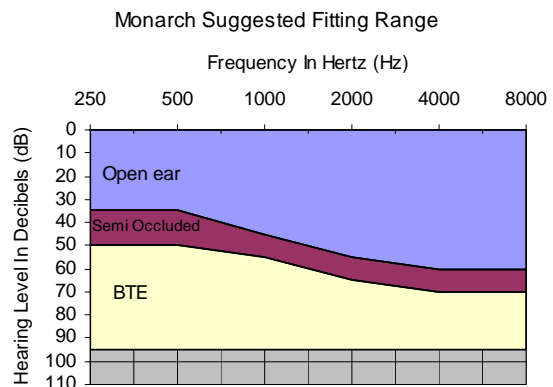

MONARCH

MINI CONVERTIBLE OPEN FIT OTE/BTE

4-Channel 12-Band Digital Amplifier

100% Digital Signal Processing

Features and available options:

- 4-Channel WDRC Compression
- 12-Band Equalizer for Fine Tuning at all Frequencies.
- Up to Four Programmable Memories with Memory Identification Tones.
- Low Battery Warning Tone (Alerts User of Low Battery Level).
- Adaptive Feedback Rejection for Improved Stability and Higher Gains.
- Noise Reduction Reduces Noise when Speech is not present.
- 4 different Standard size tubes and 3 standard size domes available.
- Variable Domes & Custom Molds are available for added performance. (extra charges apply)
- Converts from an Open Fit aid to a BTE aid or a BTE to an Open Fit in a Snap in your Office. Quick and Easy.
- 1 year warranty including Loss & Damage
- Available in Beige.

	Slim Tube	Ear Hook
Battery Size.....	10A	10A
SSPL90 Max. (dB SPL).....	120	123
HF Average SSPL90 (dB SPL).....	110	117
Peak Gain (dB).....	35	55
HF Average Full On Gain (dB).....	30	50
Frequency Range.....	200-8000Hz	200-8000Hz
Battery Life (Hours).....	95	90

MADE IN THE

U S A

Highest Quality at Lowest Prices